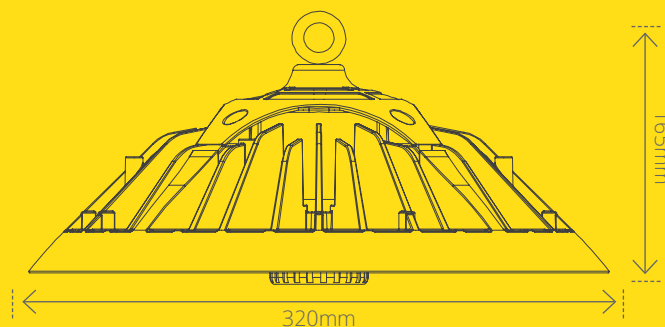

THE STAR - UFO HIGH BAY

Sensor Dimming & Motion Control

FEATURES

- High lumen efficiency
- IP-66 Rating
- Waterproof and Dustproof
- 6KV Surge Protection

ESS
APPROVED
NSW

LM-79

LM-80

SLED-HBY-100-PR-S/120/150	WITH SENSOR
SLED-HBY-100-PR/120/150	WITHOUT SENSOR
WATTS	100W/120W/150W
LUMEN/WATTS	180LM/W
WORKING LIFE	60,000 hrs
DIMMING SENSOR	YES
COLOUR TEMPERATURE	5700K
OPERATING TEMPERATURE	-40°C~+45°C
CRI	RA >80
BEAM ANGLE	120°
INPUT VOLTAGE	100-277V
POWER FACTOR	> 0.90
FLICKERING/NON-FLICKERING	NON-FLICKERING
REMOTE CONTROL	YES

DETECTION COVERAGE